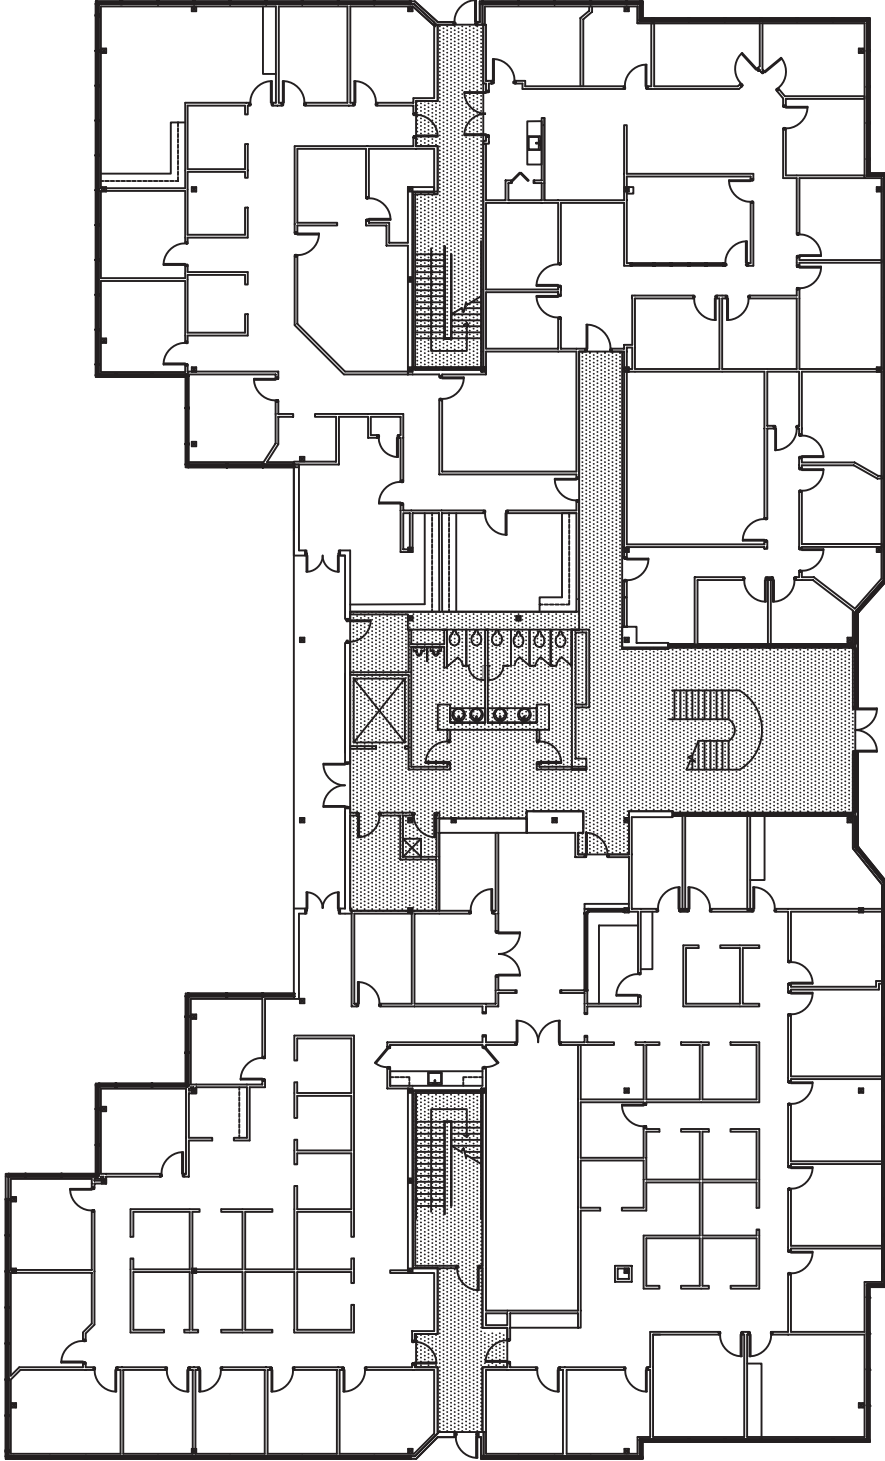

ANDY SUMLIN: 404-853-5219
CAROLINE NOLEN: 770-956-3355

ATLANTA TECHNOLOGY CENTER

**BUILDING 100
FIRST FLOOR
SUITE 100
RSF: 18,436**

KEY PLAN

FACILITEC

ARCHITECTURE + DESIGN INNOVATION

260 Peachtree Street
Suite 501
Atlanta, GA 30303
404-816-6464

Scale
1" = 5'-0"